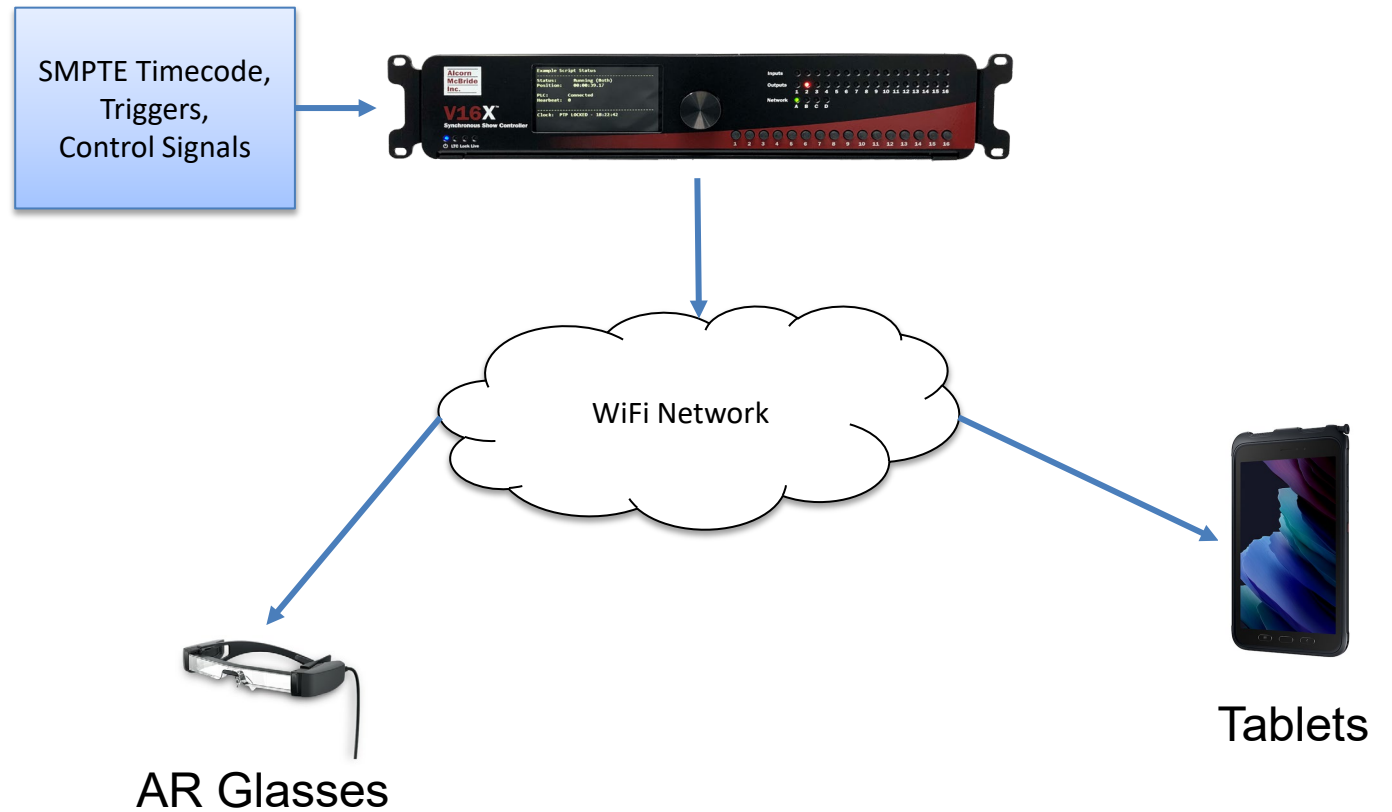

# inThrall App

inThrall mobile app  
is the heart and soul of the system

Years of development building and tuning  
including guest feedback

- Beacon selection and swapping algorithm
- Easy to use menu system
- Built-in deploy and test tools
- Detailed logging and debugging

## Two kinds of guest devices

inThrall uses specialized EPSON series of AR glasses to display closed caption text information as an overlay.

3D shades accessory available!

Captions can be viewed on tablets  
hand-held or vehicle-mounted

inThrall easily integrates with existing platforms and infrastructure.

V16X/Alcorn option leverages existing show maintainer knowledge and reduces training.

# Location awareness

Small form-factor Low-Energy Bluetooth beacons (Content Locators) enable Guest Devices to be aware of their location and tune-in to location-based content and information.

New Virtual Timecode delivery via Bluetooth Beacons.