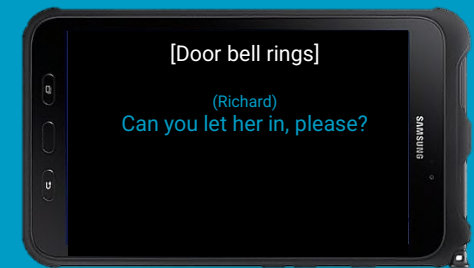

## Two kinds of guest devices

inThrall uses specialized EPSON series of AR glasses to display closed caption text information as an overlay.

3D shades accessory available!

Captions can be viewed on tablets  
hand-held or vehicle-mounted