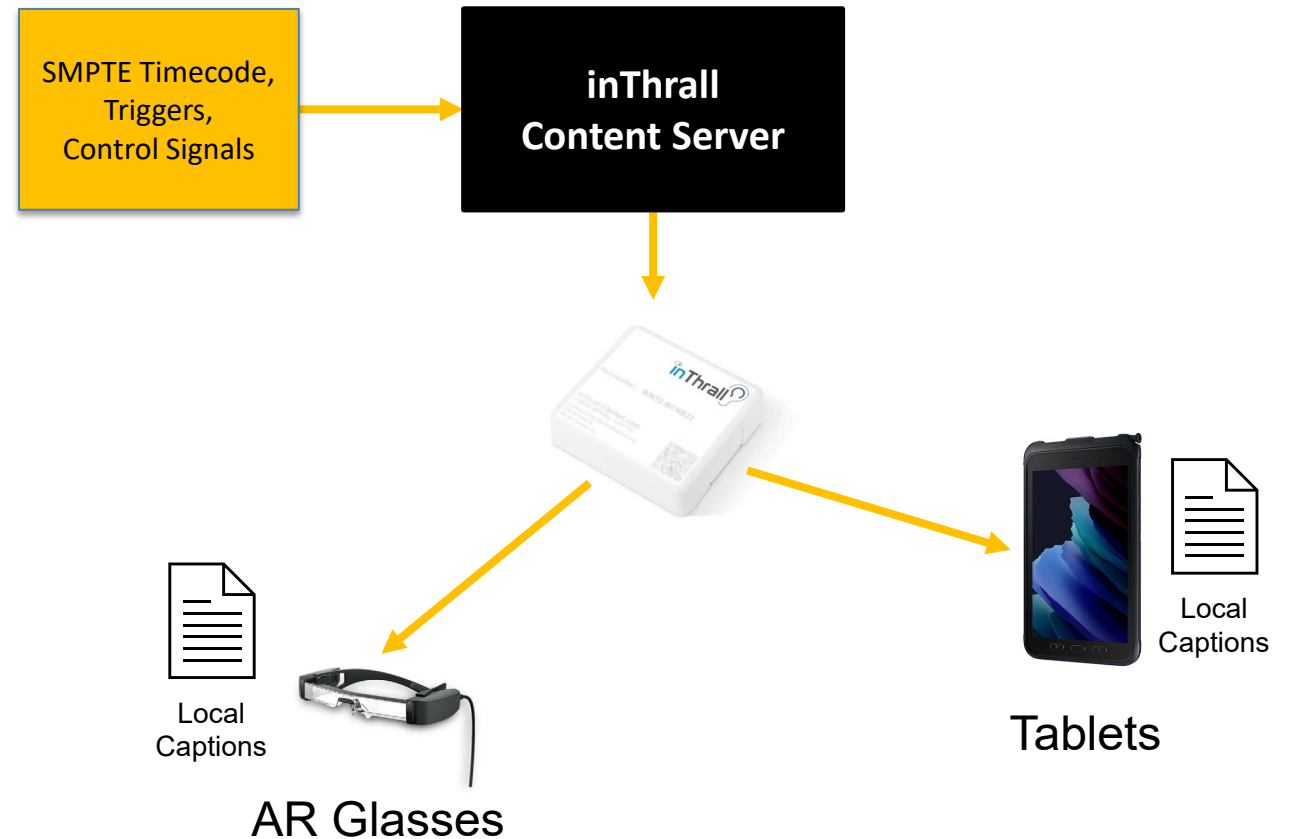

# System overview and Integration

# Location awareness

Small form-factor Low-Energy Bluetooth beacons (Content Locators) enable Guest Devices to be aware of their location and tune-in to location-based content and information.

New Virtual Timecode delivery via Bluetooth Beacons.

- Connectionless
- No Guest Device Count Limits
- - No WiFi -

New!  
Virtual Timecode  
overview and Integration  
Captions stored in Devices