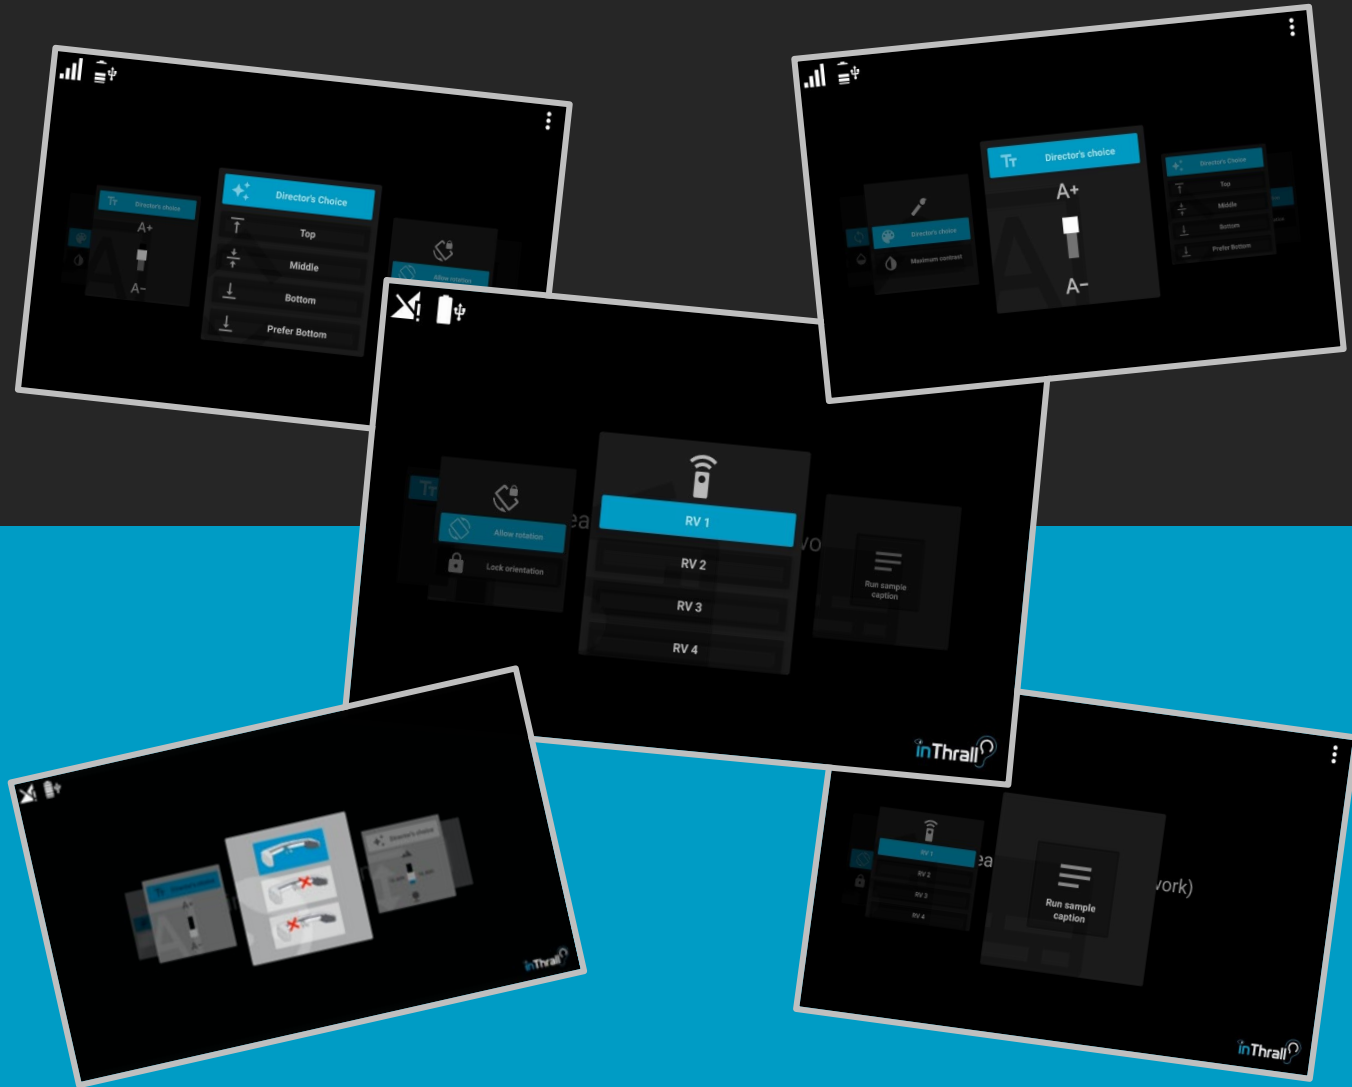

# inThrall App

inThrall mobile app  
is the heart and soul of the system

Years of development building and tuning  
including guest feedback

- Beacon selection and swapping algorithm
- Easy to use menu system
- Built-in deploy and test tools
- Detailed logging and debugging