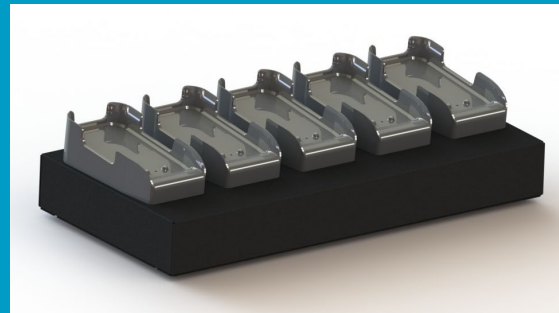

# Accessories and Options

Seamless Integration  
with Existing Show Equipment

Charging Station  
for AR Glasses

Charging Station  
for Tablets

Since 1984, award-winning Birket Engineering designs, assembles, installs, and commissions spectacular hardware and software for high-performance life-safety rides and show control systems for spectacular shows.